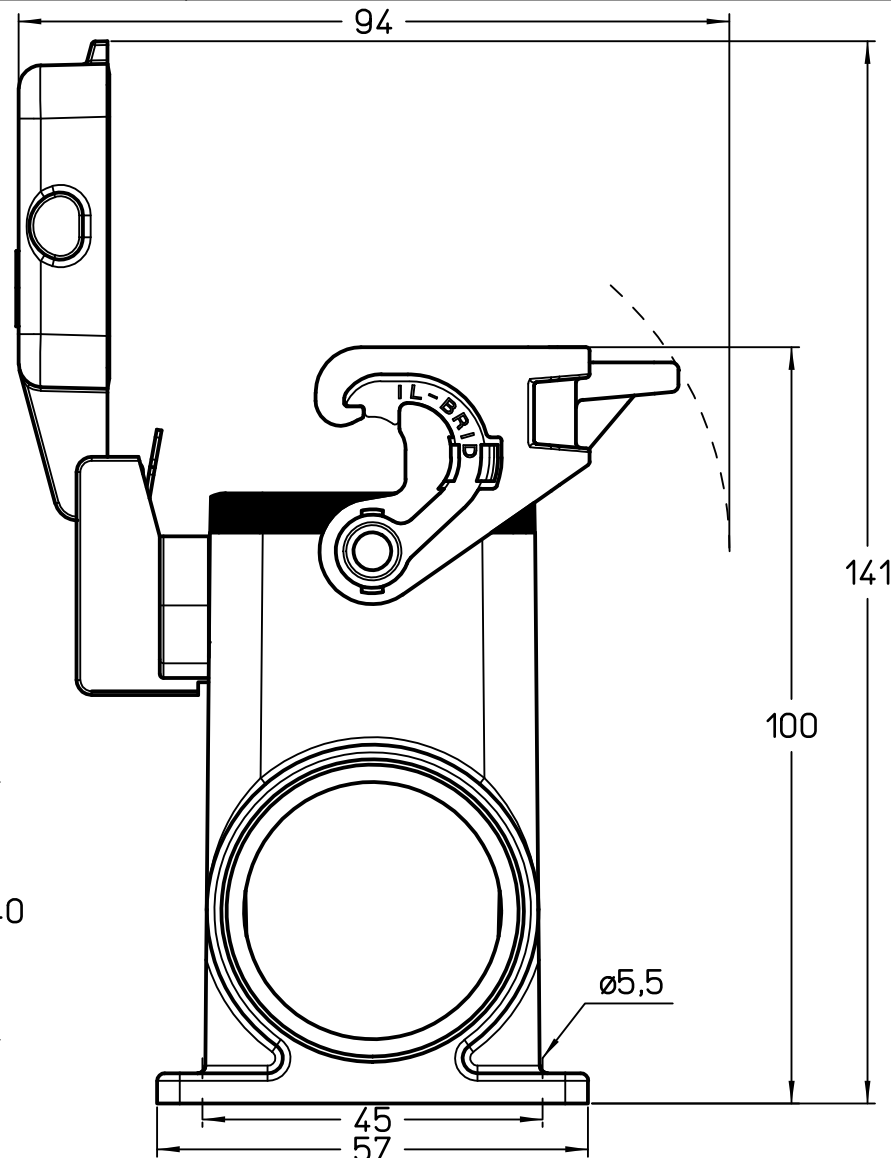

Diritti riservati All rights reserved

Dimensions
in mm

Simplified representation with dimensions without tolerance

Original Size A4

MLAP 24LS24

Date 09/03/23

surface mounting housing, size "104.27", high construction, 2xM40 side entries,
with 1 IL-BRID lever and cover

Sign. G. Renna

Scale
1:1

1

2

3