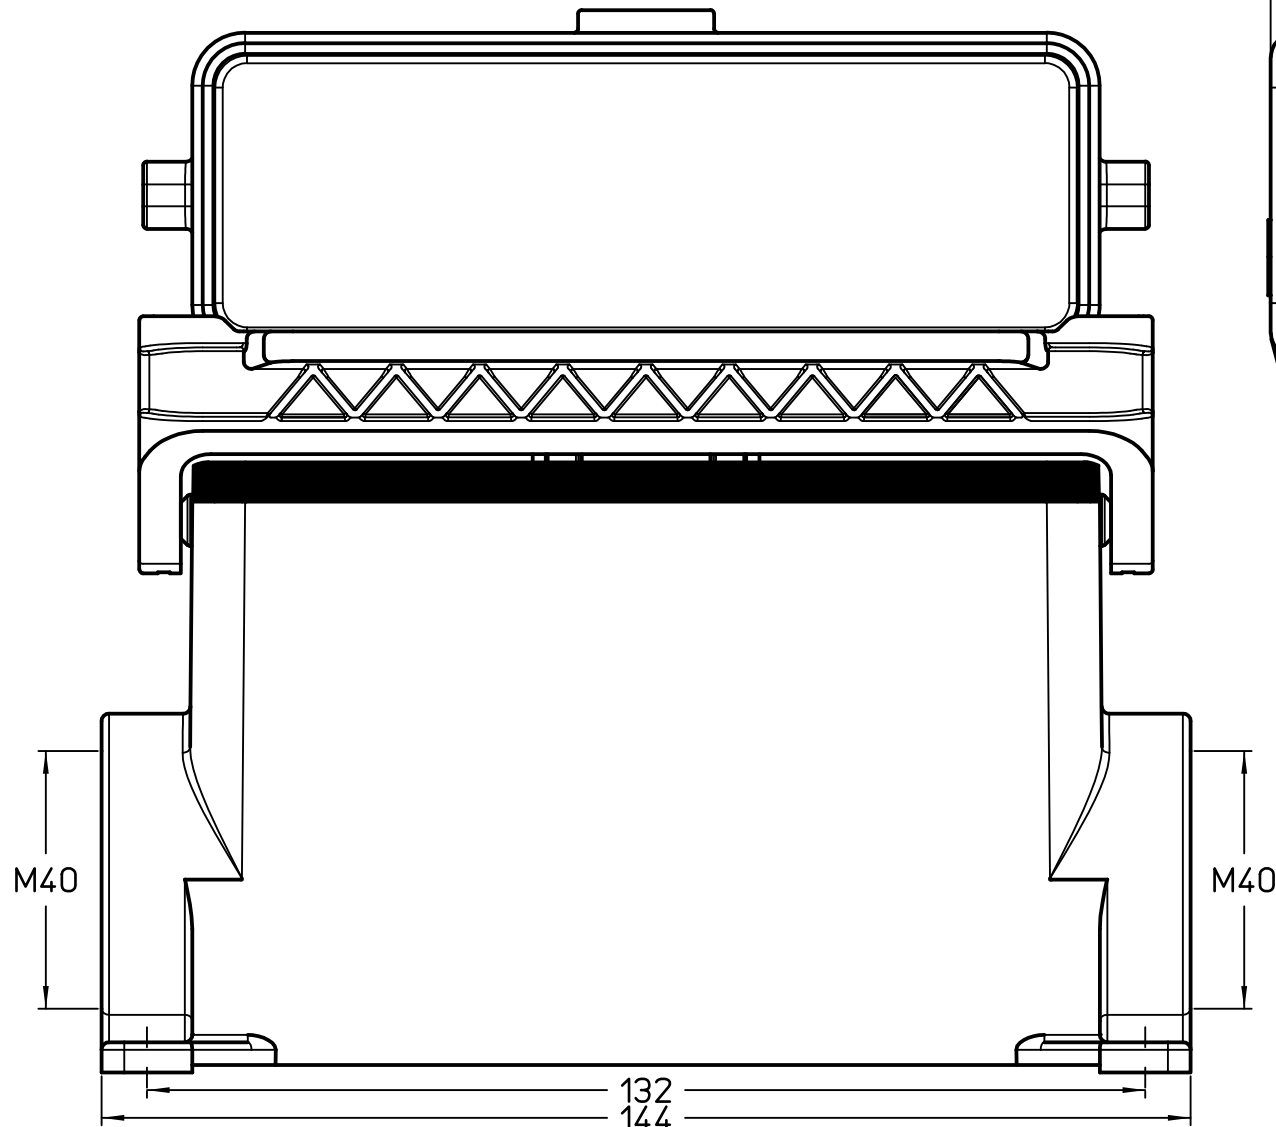

Diritti riservati All rights reserved

Dimensions
in mm

Simplified representation with dimensions without tolerance

Original Size A4

MLAP 24LS24

Date 09/03/23

surface mounting housing, size "104.27", high construction, 2xM40 side entries,
with 1 IL-BRID lever and cover

Sign. G. Renna

Scale
1:1

1

2

3